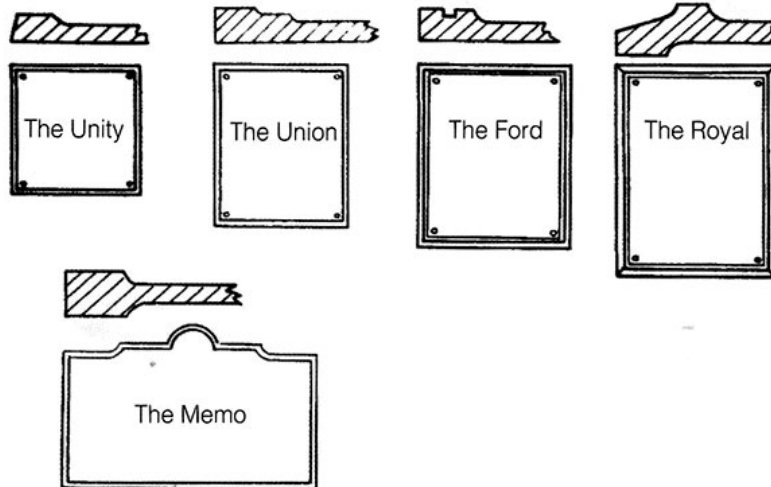

Border Styles

Standard Letter Styles

CONDENSED BLOCK
EXTENDED BLOCK
TABLET
CLASSIC
HELVETICA

Mounting Methods

Concealed.
Threaded stud for concealed mounting to brick, stone or cement.

Rosettes and Expansion Anchors.
Expansion anchors for brick, stone or cement with rosette covers.

Rosettes and Toggle Bolts.
Toggle bolts for hollow wall installation with rosette covers.

Rosettes and Wood Screws.
For installation on wood surfaces with rosette covers.